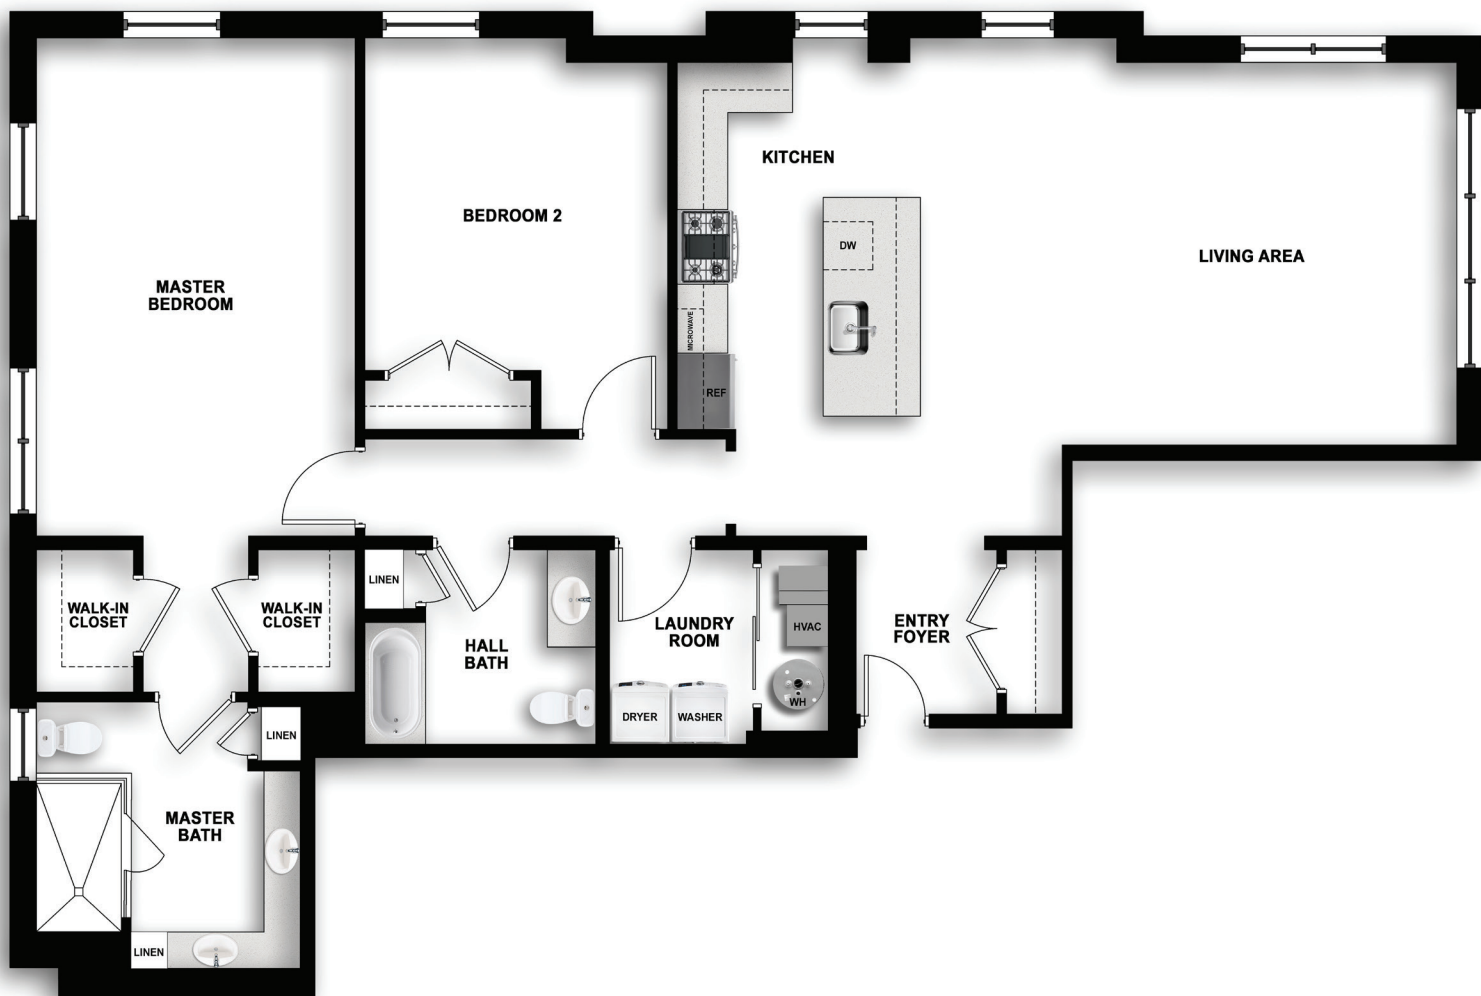

30
COURT
MORRISTOWN

H

1,571 sq. ft.*
2 Bedroom, 2 Bathroom
Floors 1-4

*All square footage is approximate. Artist's rendering. Details may vary.