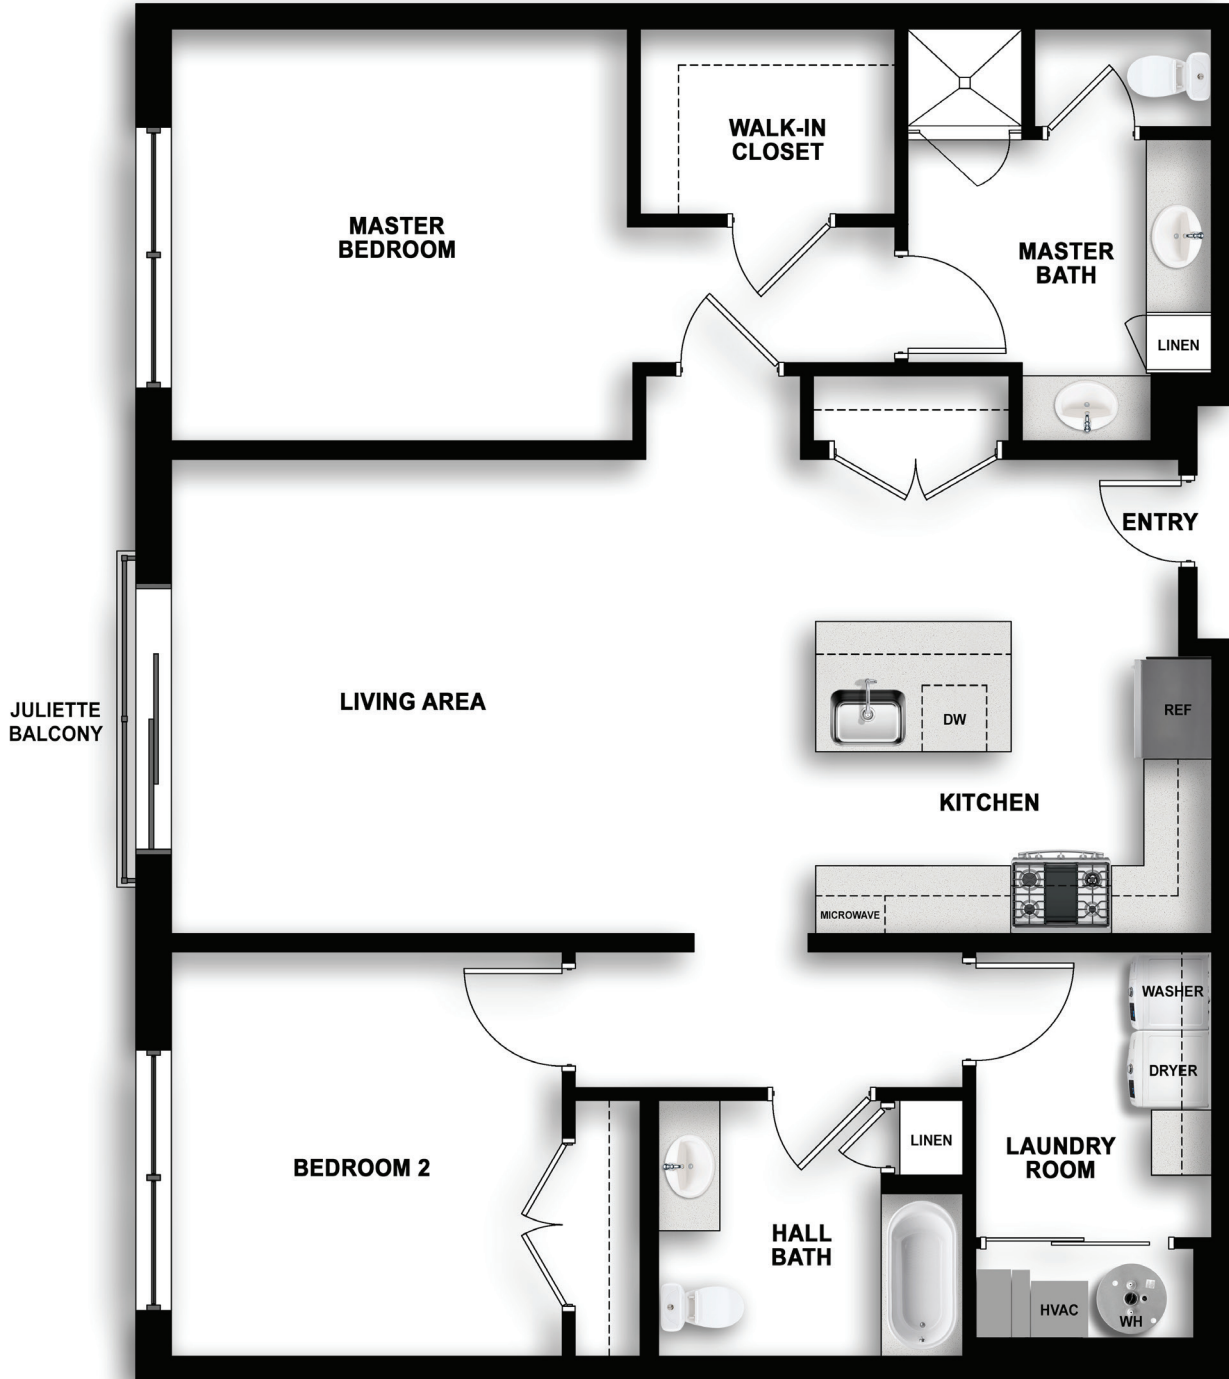

30
COURT
MORRISTOWN

F

1,285 sq. ft.*
2 Bedroom, 2 Bathroom
Balcony or Patio (per plan)
Floors 1-4

*All square footage is approximate. Artist's rendering. Details may vary.