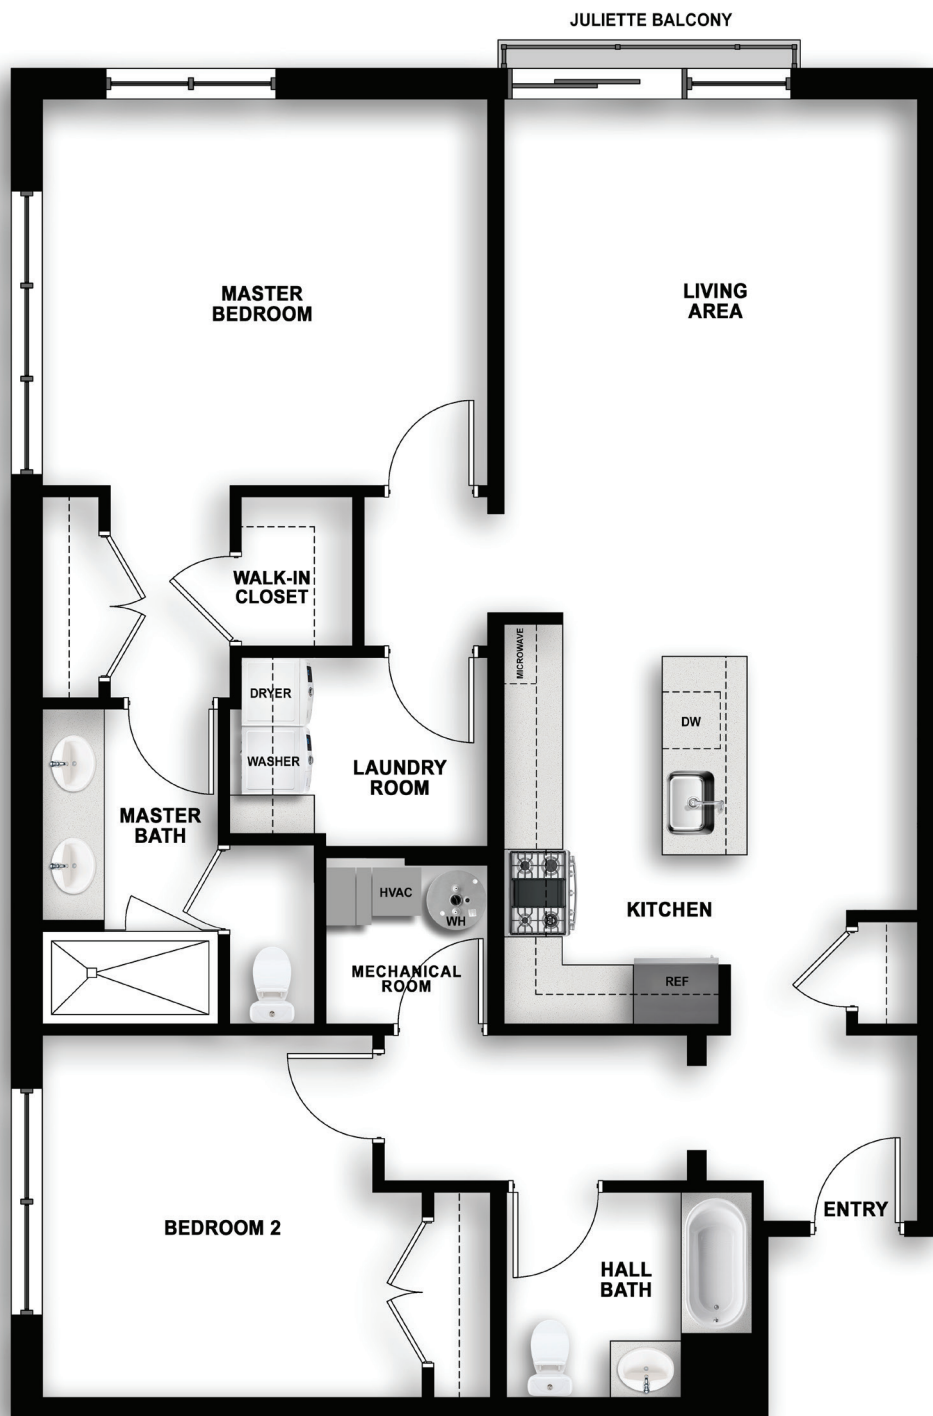

30 COURT

MORRISTOWN

E

1,395 sq. ft.*
2 Bedroom, 2 Bathroom
Balcony or Patio (per plan)
Floors 1-4

*All square footage is approximate. Artist's rendering. Details may vary.