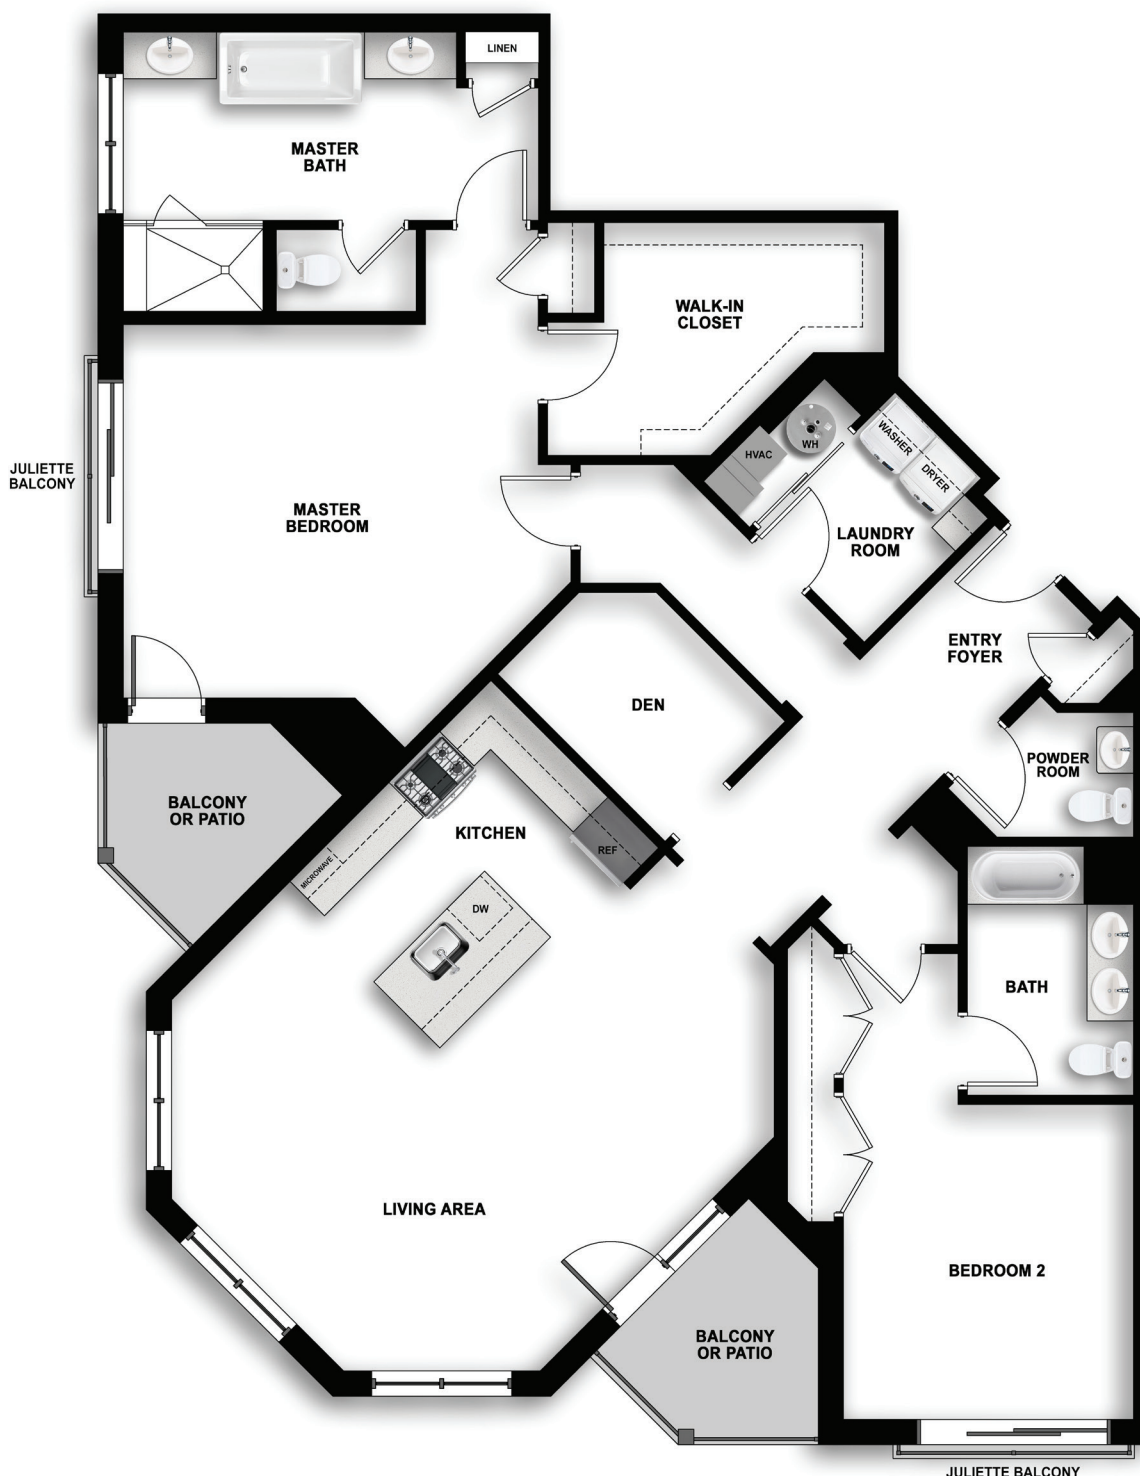

30
COURT
MORRISTOWN

D

2,024 sq. ft.*
2 Bedroom, 2 1/2 Bathroom, Den
Balcony or Patio (per plan)
Floors 1-4

*All square footage is approximate. Artist's rendering. Details may vary.