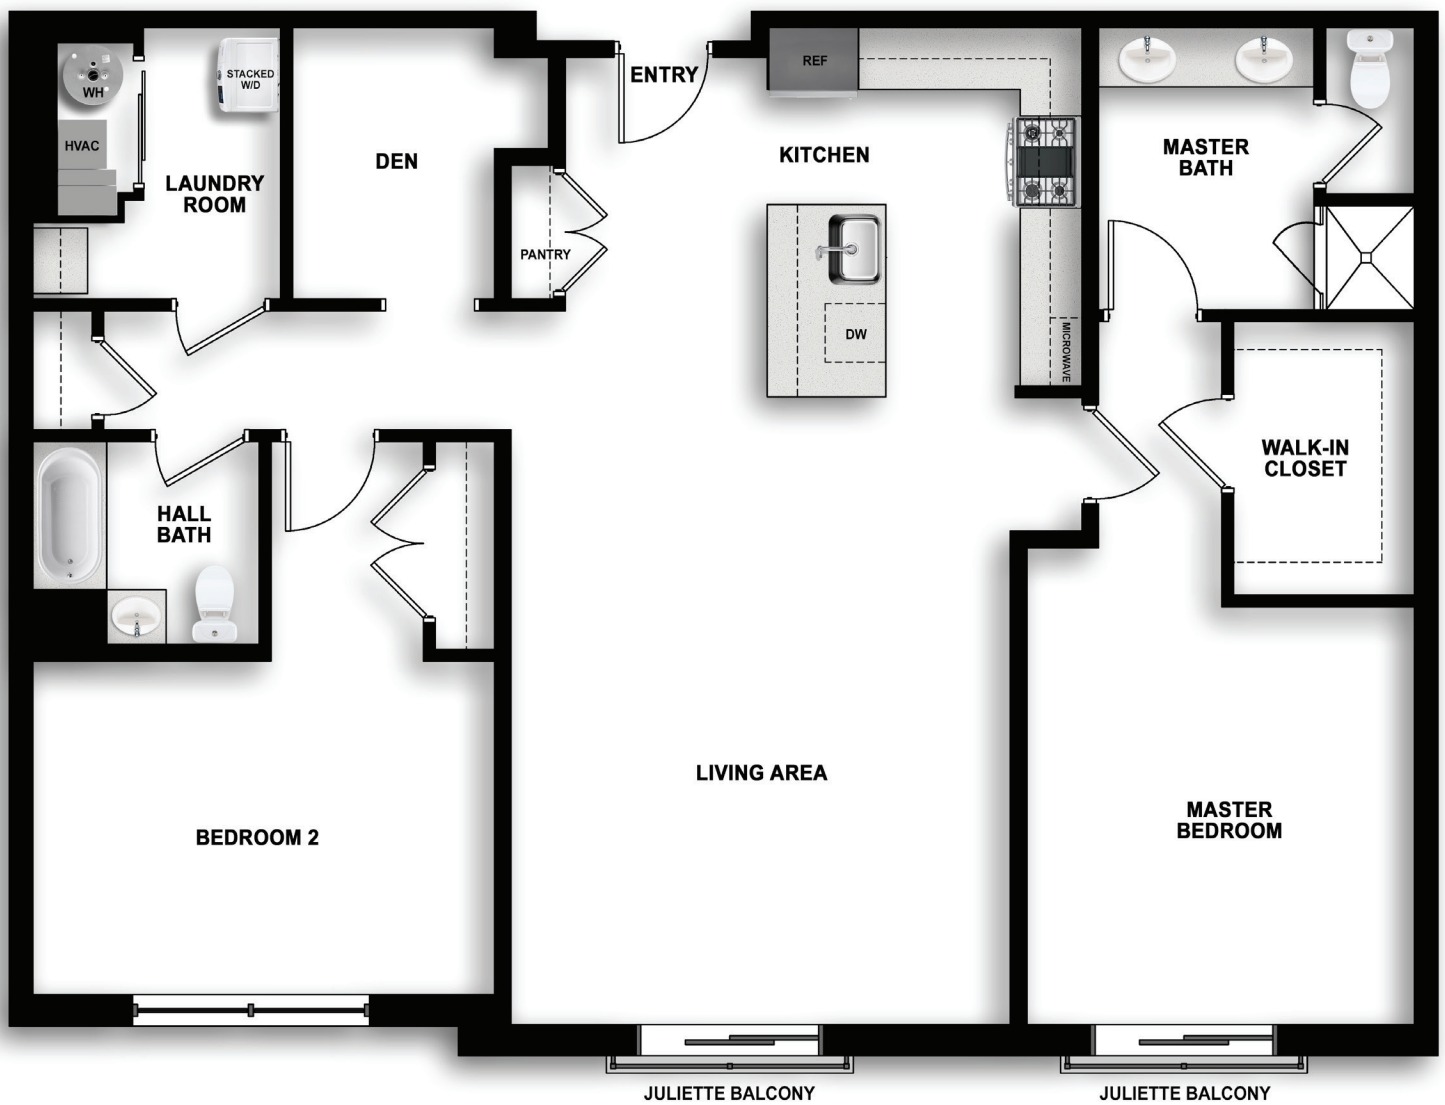

30
COURT
MORRISTOWN

B

1,530 sq. ft.*
2 Bedroom, 2 Bathroom
Balcony or Patio (per plan)
Floors 1-4

*All square footage is approximate. Artist's rendering. Details may vary.