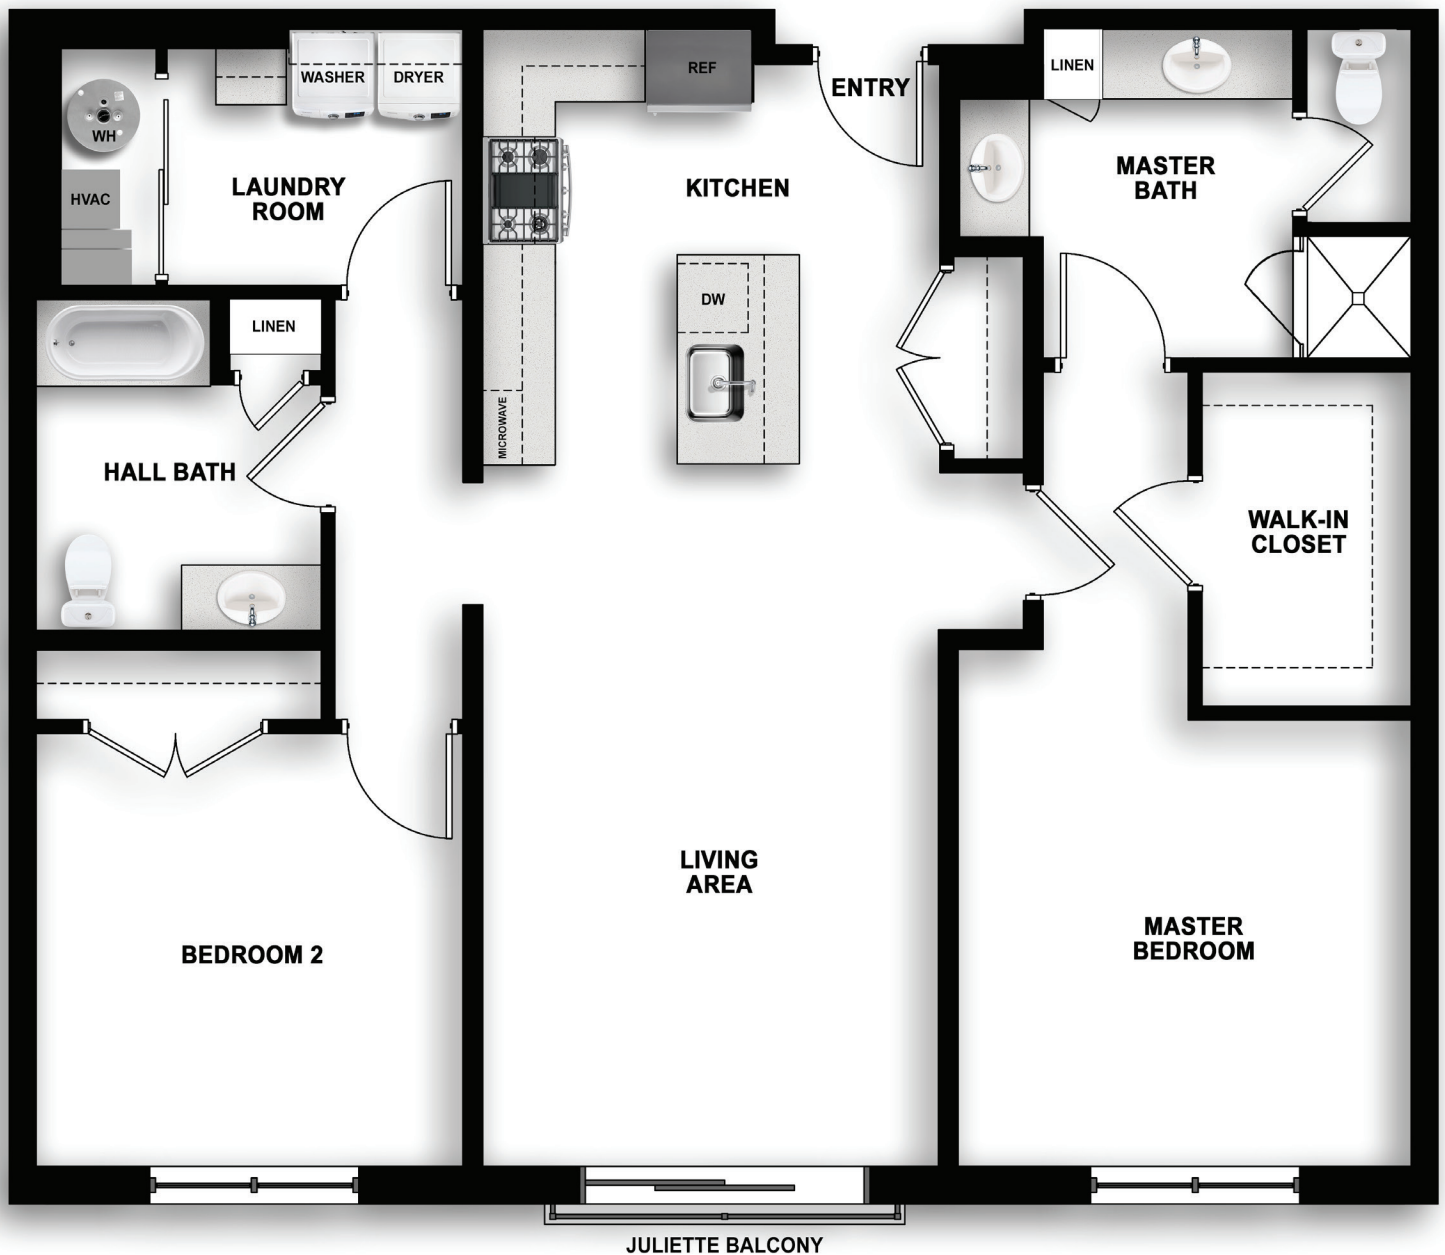

30 COURT

MORRISTOWN

A

1,276 sq. ft.*
2 Bedroom, 2 Bathroom
Balcony or Patio (per plan)
Floors 1-4

*All square footage is approximate. Artist's rendering. Details may vary.